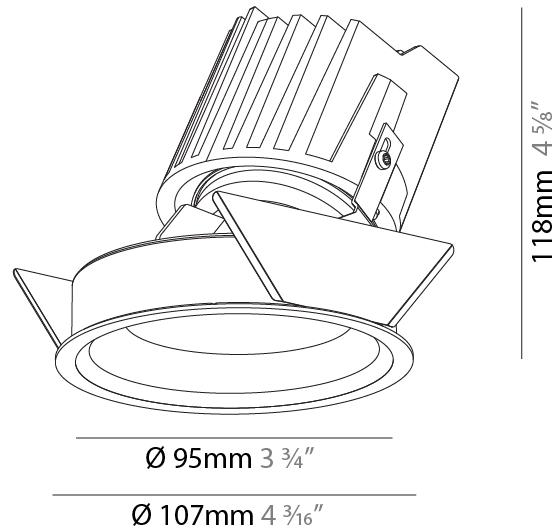

GENERAL

Series: Bioniq
Subseries: Bioniq Round Wallwash
Brand: Prolicht
Division: Architectural
Mounting Type: Recessed
Mounting Location: Ceiling
Subcategory: Downlight

PHYSICAL

Shape: Round
Diameter (mm): 107
Diameter (in): 4 3/16
Height (mm): 118
Height (in): 4 5/8
Ceiling Thickness (mm): 10 / 12.5 / 15
Ceiling Thickness (in): 3/8 or 1/2 or 9/16
Min. Recessing Depth (mm): 140
Min. Recessing Depth (in): 5 1/2
Light Distribution: Adjustable / Asymmetric
Weight (kg): 0.456
Weight (lbs): 1
Fixture Finish: SSR / BKV / CWI / CRY / HAB / UFT / ITA / RUA / FTG / MYG / LOD / PUS / FRO / FUP / KIA / POP / BLS / SPG / MEY / GOH / GUM / CHC / COM / ABZ / JAG / OBR / MOS / ROR
Fixture Material: Aluminum Die Cast
Cut-out Measurements: 98mm / 3 7/8"

ELECTRICAL

Lamp Type: LED (Zhaga Standard)
Total Output Wattage (W): 15
Dimming: Dali Dimming
Driver Included: No
Driver Location: Recessed Housing
Driver Type: Constant Current - 120Vac
Housing: See components
Input Voltage (V): 120
Constant Current (MA): 350

LED

Number of LEDs: 1
Color Temperature (°K): Warm Dim
Max. Delivered Lumen (lm): 850
Nominal Lumen (lm): 1140
CRI: >90 CRI
Lamp Life (hrs): 50000

OPTICAL

Reflector: 20 / 40 / 60
Adjustability: Fixed

RATINGS AND CERTIFICATIONS

Certified By: Certified for North American Standards
IP rating: IP20

PROJECT	_____
TYPE	_____
SPECIFIER	_____
QUANTITY	_____
DATE	_____